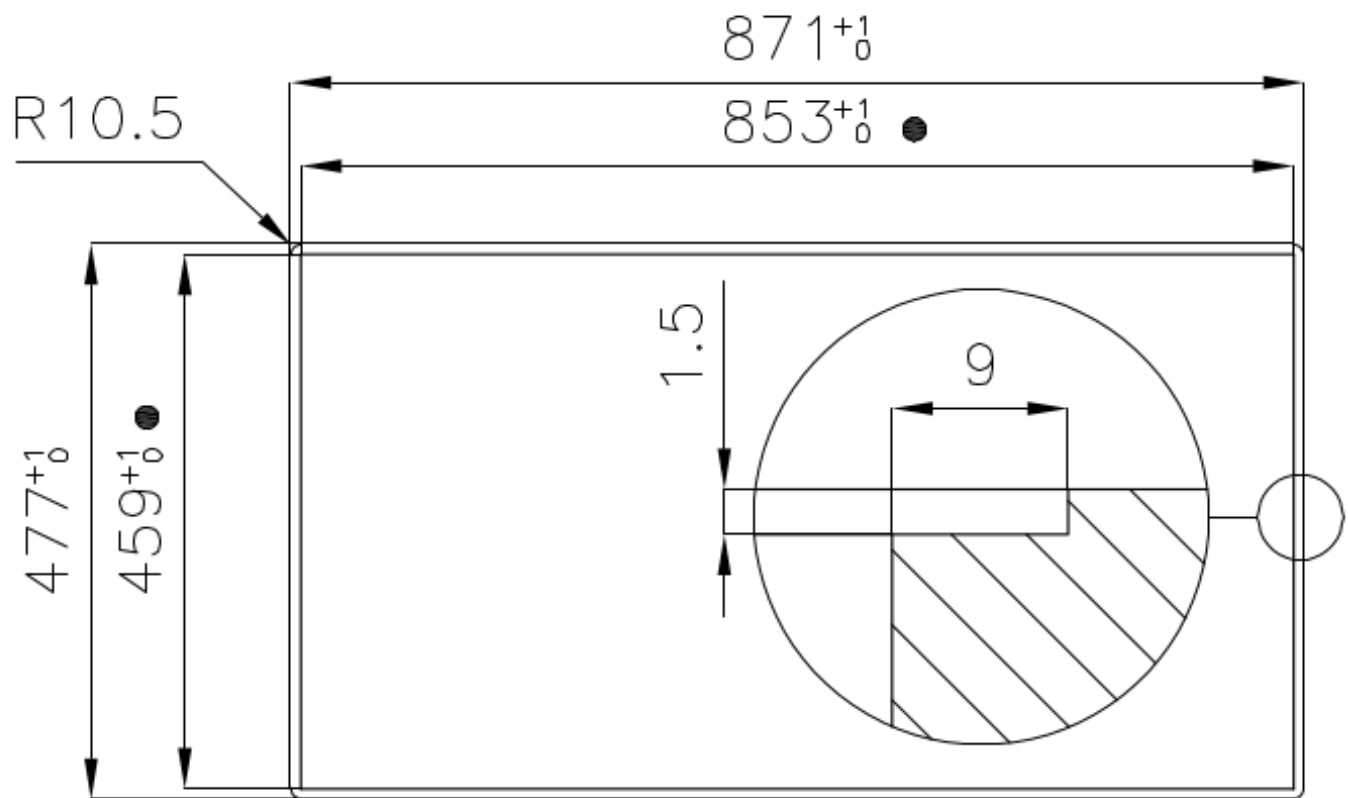

● Built-in cut out for FTS – Foratura per installazione FTS

GALLERY