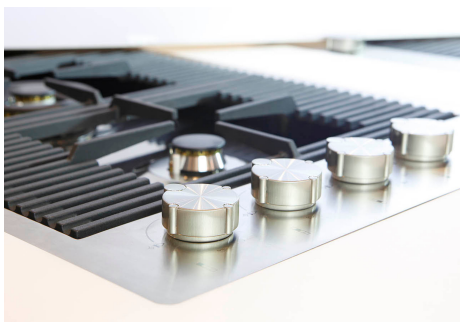

● Built-in cut out for FTS – Foratura per installazione FTS

GALLERY