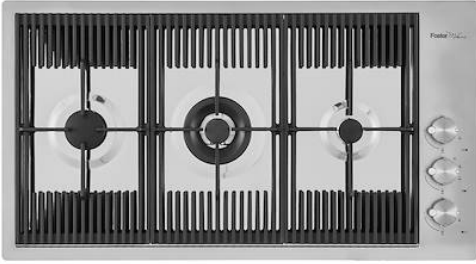

## MILANO 3 BRULEURS

Gas hobs

Code: G680 F00

TABLE CUISSON GAZ MILANO A FLEUR INOX - 3 brûleurs

### DETAILS

Edge/Installation Type Flush-mount | Top-mount

Material AISI 304 stainless steel

Texture Brushed in line

Supply 220-240 V; 50/60 Hz

Dimensions 870x476 mm

Base size 80 cm

Heating element three burners

Built-in hole View technical data sheet

Grids Cast iron grids and enamelled burner covers

Width 87 cm

---

Total power 7.750 W

---

Auxiliary 1.000 W

---

---

**Cast iron grids** Cast-iron is the ideal material for an hob grid, this due to the manifold properties characterising it: high heat capacity that improves cooking performance; high weight and stability that improve safety; sturdiness that preserves the hob's original aspect over time; easy cleaning.